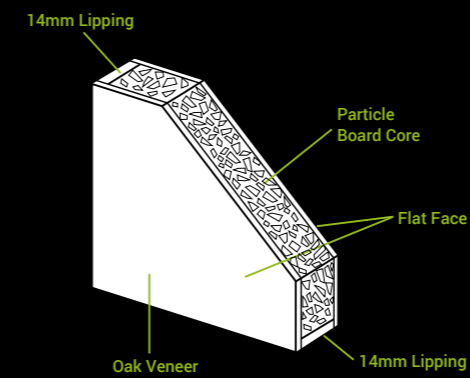

OAK PRE-FINISHED FLUSH FIRE DOOR