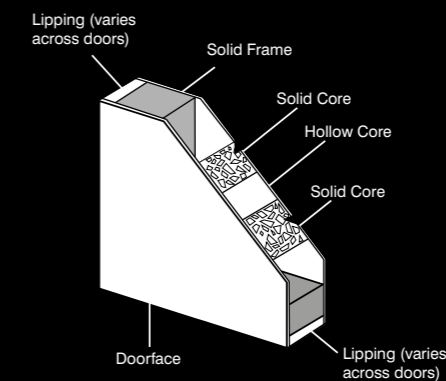

SEMI-SOLID CORE