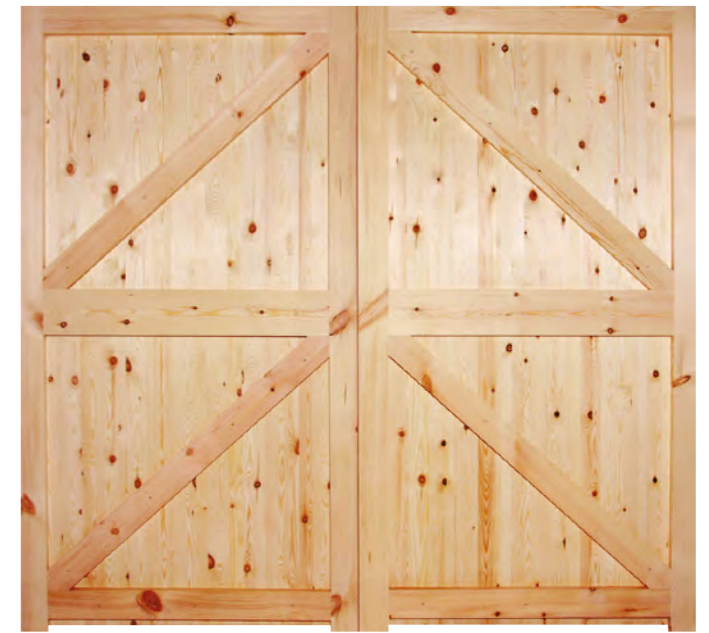

Reverse

FL&B (44mm)

Material Redwood
Glazing N/A
FSC® Certified

Size	Code
78" x 84"	RGARFLB6670
84" x 84"	RGARFLB7070