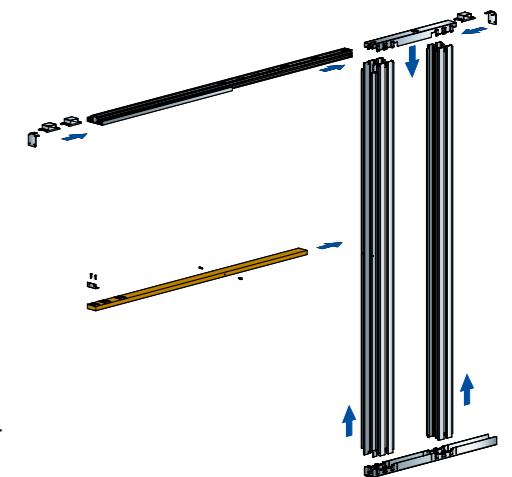

SELF-ASSEMBLY KIT

Great for smaller projects, this pocket door kit is easy to assemble and typically takes around 30 minutes to install. This contemporary pocket door kit can be combined with the majority of our door range and is the perfect space saving solution!

- Space Saving
- Self-assembly kit
- Suits doors 35 or 40mm thick dependant on set purchased
- Max door weight 120kg per leaf
- 125mm finished wall
- The double kit pocket door solution is created from two singles kits joined together using the junction tongue supplied with each single kit. A double door timber pack is supplied which has a longer crosspiece.