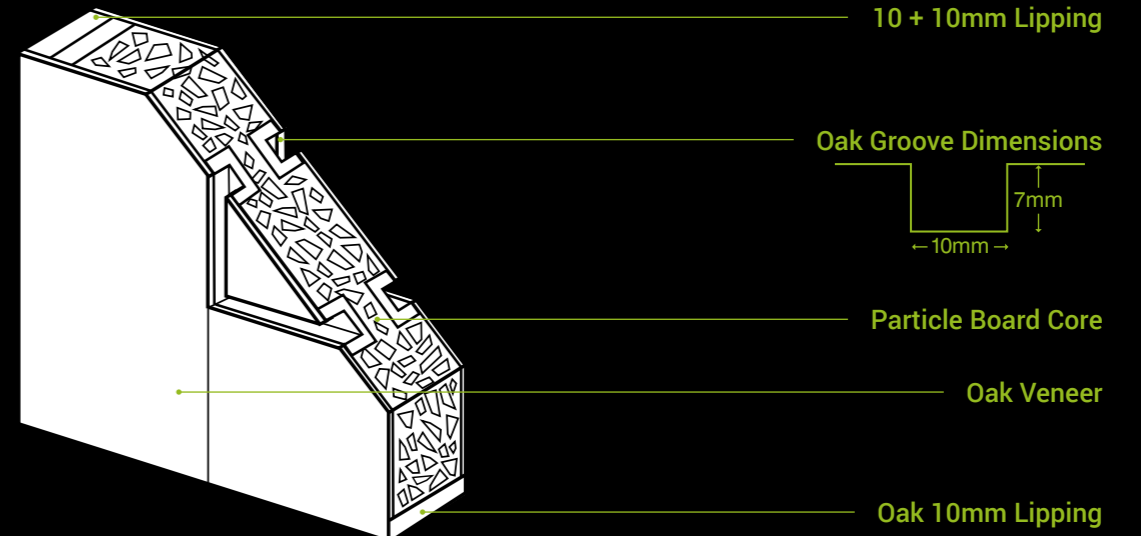

OUR OAK INTERNAL DOORS WILL BRING WARMTH AND CHARACTER TO YOUR HOME

Oak Mexicano shown with Satin Gold Zurich Handle
See pages 44 & 138

NEW
BLONDE OAK MEXICANO

Material Pre-finished Blonde Oak
Core Solid Engineered
Glazing N/A
FSC® Certified

Size	Code
78" x 27"	BLPFOMEX27
78" x 30"	BLPFOMEX30
78" x 33"	BLPFOMEX33

30 Minute Fire Doors

78" x 27"	BLPFOMEXFC27
78" x 30"	BLPFOMEXFC30
78" x 33"	BLPFOMEXFC33

NEW
BLONDE OAK MEXICANO GLAZED 4L

Material Pre-finished Blonde Oak
Core Solid Engineered
Glazing Clear Bevelled
FSC® Certified

Size	Code
78" x 27"	BLPFOMEX4L27
78" x 30"	BLPFOMEX4L30
78" x 33"	BLPFOMEX4L33

MEXICANO PRE-FINISHED

Material Pre-finished Oak
Core Solid Engineered
Glazing N/A
FSC® Certified

Size	Code
78" x 18"	PFOMEX18
78" x 21"	PFOMEX21
78" x 24"	PFOMEX24
78" x 27"	PFOMEX27
78" x 28"	PFOMEX28
78" x 30"	PFOMEX30
80" x 32"	PFOMEX32
78" x 33"	PFOMEX33
2040 x 526mm	PFOMEX526
2040 x 626mm	PFOMEX626
2040 x 726mm	PFOMEX726
2040 x 826mm	PFOMEX826
2040 x 926mm	PFOMEX926

30 Minute Fire Doors

78" x 24"	PFOMEXFC24
78" x 27"	PFOMEXFC27
78" x 30"	PFOMEXFC30
78" x 33"	PFOMEXFC33
2040 x 626mm	PFOMEXFC626
2040 x 726mm	PFOMEXFC726
2040 x 826mm	PFOMEXFC826
2040 x 926mm	PFOMEXFC926

NB - Smaller sizes will have fewer panels

MEXICANO UNFINISHED

Material Unfinished Oak
Core Solid Engineered
Glazing N/A
FSC® Certified

Size	Code
78" x 18"	OMEX18
78" x 21"	OMEX21
78" x 24"	OMEX24
78" x 27"	OMEX27
78" x 28"	OMEX28
78" x 30"	OMEX30
80" x 32"	OMEX32
78" x 33"	OMEX33
2040 x 526mm	OMEX526
2040 x 626mm	OMEX626
2040 x 726mm	OMEX726
2040 x 826mm	OMEX826
2040 x 926mm	OMEX926

30 Minute Fire Doors

78" x 24"	FCOMEX24
78" x 27"	FCOMEX27
78" x 30"	FCOMEX30
80" x 32"	FCOMEX32
78" x 33"	FCOMEX33
2040 x 626mm	FCOMEX626
2040 x 726mm	FCOMEX726
2040 x 826mm	FCOMEX826
2040 x 926mm	FCOMEX926