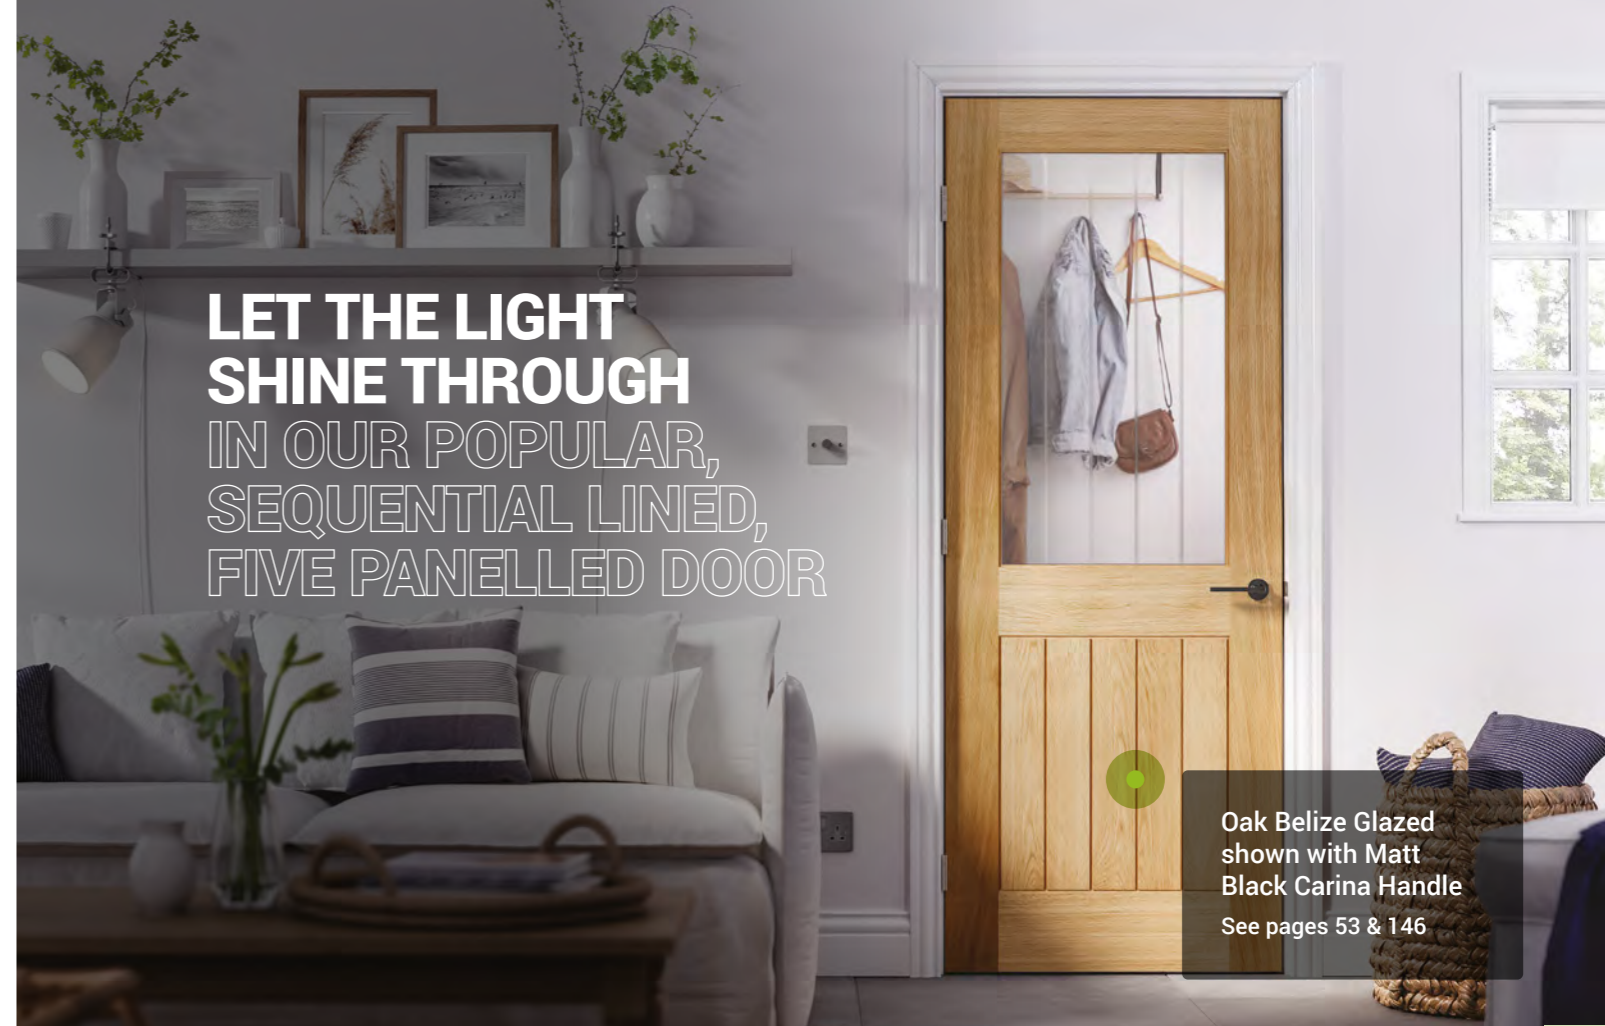

60 Minute Fire Doors

78" x 30"	FD60OBEL30
78" x 33"	FD60OBEL33

NB - Smaller sizes will have fewer panels

LET THE LIGHT SHINE THROUGH IN OUR POPULAR, SEQUENTIAL LINED, FIVE PANELLED DOOR

Oak Belize Glazed shown with Matt Black Carina Handle
See pages 53 & 146

BELIZE PRE-FINISHED GLAZED

Material Pre-finished Oak
Core Solid Engineered
Glazing Clear with Frosted Lines
FSC® Certified

Size	Code
78" x 24"	PFOBELG24
78" x 27"	PFOBELG27
78" x 30"	PFOBELG30
78" x 33"	PFOBELG33
2040 x 626mm	PFOBELG626
2040 x 726mm	PFOBELG726
2040 x 826mm	PFOBELG826

BELIZE OFFSET GLAZED

Material Unfinished Oak
Core Solid Engineered
Raised Moulding Both Sides
Glazing Clear
FSC® Certified

Size	Code
78" x 27"	OBELOSCG27
78" x 30"	OBELOSCG30
80" x 32"	OBELOSCG32
78" x 33"	OBELOSCG33

BELIZE UNFINISHED GLAZED

Material Unfinished Oak
Core Solid Engineered
Glazing Clear with Frosted Lines
FSC® Certified

Size	Code
78" x 24"	OBELG24
78" x 27"	OBELG27
78" x 30"	OBELG30
78" x 33"	OBELG33
2040 x 626mm	OBELG626
2040 x 726mm	OBELG726
2040 x 826mm	OBELG826

BELIZE 4 LIGHT GLAZED

Material Unfinished Oak
Core Solid Engineered
Glazing Clear Bevelled
FSC® Certified

Size	Code
78" x 27"	OBEL4L27
78" x 30"	OBEL4L30
78" x 33"	OBEL4L33