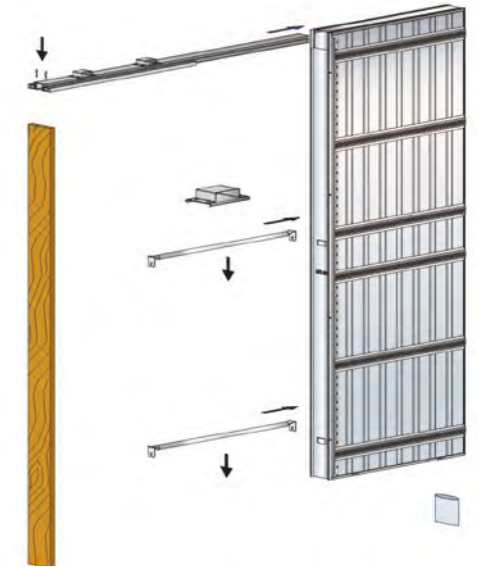

EASY 5 STEP INSTALLATION PROCESS

1. Insert aluminium track
2. Attach jamb and space bars
3. Fix to studwork
4. Apply plasterboard and plaster
5. Insert door