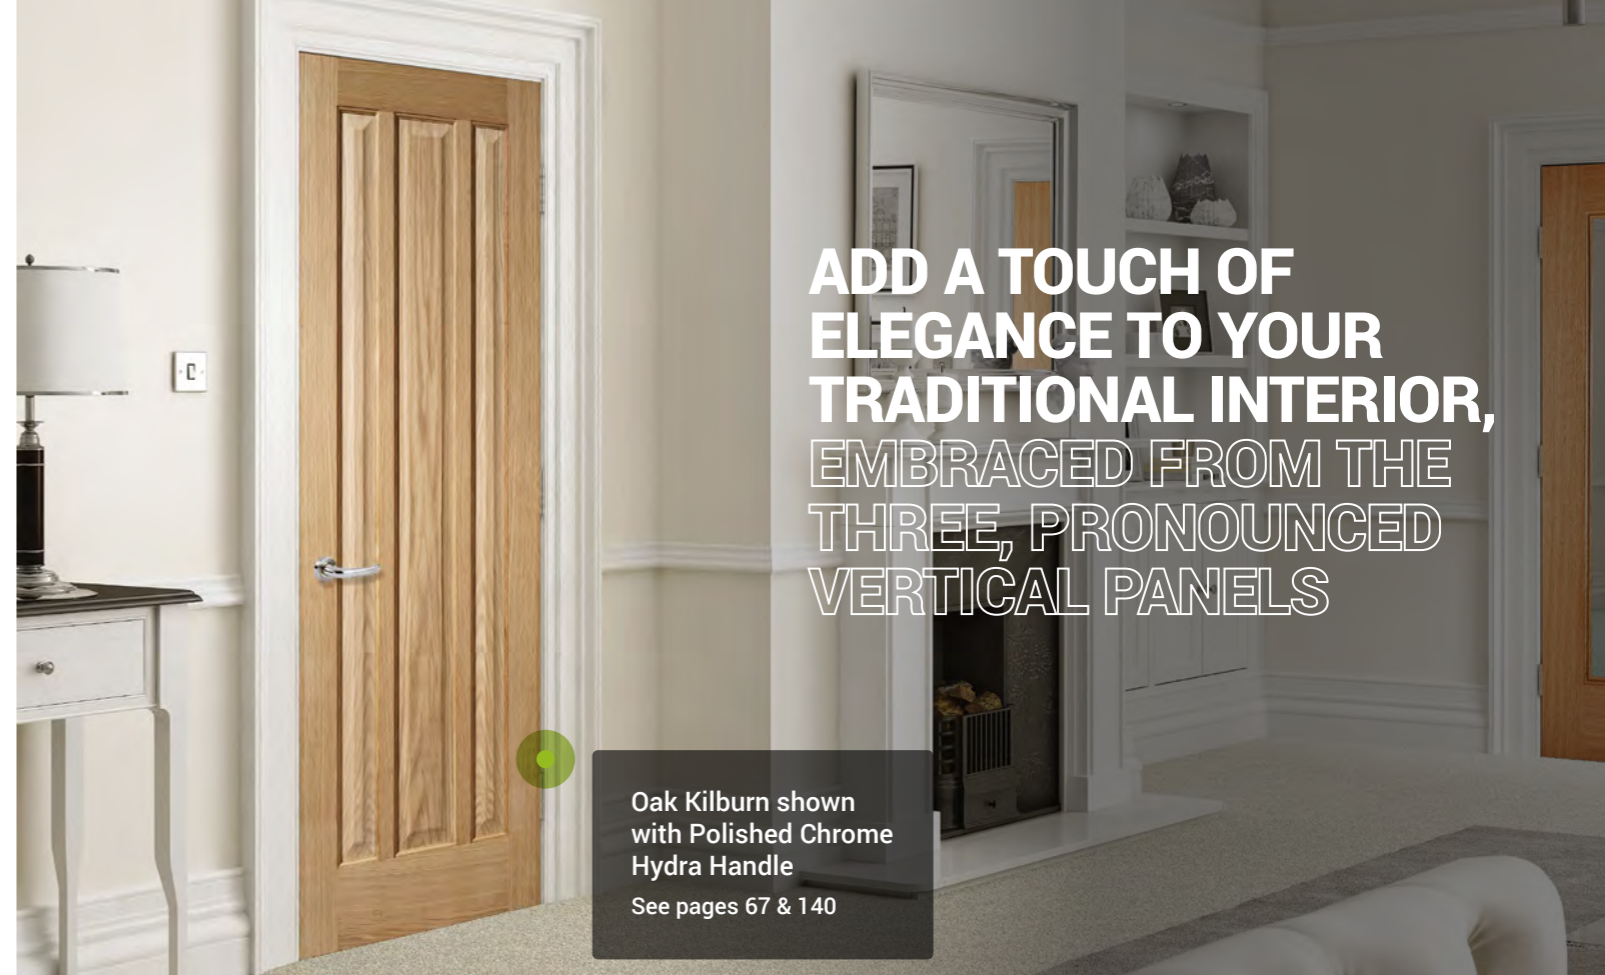

**LINCOLN
UNFINISHED**

Material Unfinished Oak
Core Solid Engineered
Glazing N/A
FSC® Certified

Size	Code
78" x 21"	OLIN21
78" x 24"	OLIN24
78" x 27"	OLIN27
78" x 28"	OLIN28
78" x 30"	OLIN30
80" x 32"	OLIN32
78" x 33"	OLIN33
2040 x 526mm	OLIN526
2040 x 626mm	OLIN626
2040 x 726mm	OLIN726
2040 x 826mm	OLIN826

30 Minute Fire Doors

78" x 27"	OLIN27FC
78" x 30"	OLIN30FC
80" x 32"	OLIN32FC
78" x 33"	OLIN33FC
2040 x 726mm	OLIN726FC
2040 x 826mm	OLIN826FC

**LINCOLN
UNFINISHED
CLEAR GLAZED**

Material Unfinished Oak
Core Solid Engineered
Glazing Clear
FSC® Certified

Size	Code
78" x 21"	OLING21
78" x 24"	OLING24
78" x 27"	OLING27
78" x 30"	OLING30
80" x 32"	OLING32
78" x 33"	OLING33
2040 x 526mm	OLING526
2040 x 626mm	OLING626
2040 x 726mm	OLING726
2040 x 826mm	OLING826

**LINCOLN
UNFINISHED
FROSTED
GLAZED**

Material Unfinished Oak
Core Solid Engineered
Glazing Frosted
FSC® Certified

Size	Code
78" x 27"	OLINFG27
78" x 30"	OLINFG30
78" x 33"	OLINFG33

**LINCOLN CLEAR
GLAZED PAIRS**

Material Unfinished Oak
Core Solid Engineered
Glazing Clear

Size	Code
78" x 36"	OPRSLIN36
78" x 42"	OPRSLIN42
78" x 46"	OPRSLIN46
78" x 48"	OPRSLIN48
78" x 54"	OPRSLIN54
78" x 60"	OPRSLIN60

Supplied 40mm Thickness.
NB – doors supplied rebated.

**USING SUBTLE
DECORATIVE
BEADING, THE
LINCOLN WILL
COMPLEMENT
TRADITIONAL
INTERIORS**

KILBURN

Material Unfinished Oak
Core Solid Engineered
Glazing N/A

Size	Code
78" x 24"	KILOAK24
78" x 27"	KILOAK27
78" x 30"	KILOAK30
78" x 33"	KILOAK33

30 Minute Fire Doors

78" x 27"	KILOAKFC27
78" x 30"	KILOAKFC30
78" x 33"	KILOAKFC33

**KILBURN
GLAZED**

Material Unfinished Oak
Core Solid Engineered
Glazing Clear

Size	Code
78" x 24"	KILOAKGL24
78" x 27"	KILOAKGL27
78" x 30"	KILOAKGL30
78" x 33"	KILOAKGL33

SA GLAZED

Material Unfinished Oak
Core Solid Engineered
Glazing Clear
FSC® Certified

Size	Code
78" x 27"	OSA10G27
78" x 30"	OSA10G30
78" x 33"	OSA10G33

**RICHMOND
PRE-FINISHED
GLAZED**

Material Pre-finished Oak
Core Solid Engineered
Glazing Clear Bevelled

Size	Code
78" x 27"	PFORICCG27
78" x 30"	PFORICCG30
80" x 32"	PFORICCG32
78" x 33"	PFORICCG33

**RICHMOND
UNFINISHED
GLAZED**

Material Unfinished Oak
Core Solid Engineered
Glazing Clear Bevelled

Size	Code
78" x 27"	ORICCG27
78" x 30"	ORICCG30
80" x 32"	ORICCG32
78" x 33"	ORICCG33

**RICHMOND
RM2S GLAZED**

Material Unfinished Oak
Core Solid Engineered
Raised Moulding Both Sides
Glazing Clear Bevelled

Size	Code
78" x 27"	ORICMSG27
78" x 30"	ORICMSG30
80" x 32"	ORICMSG32
78" x 33"	ORICMSG33