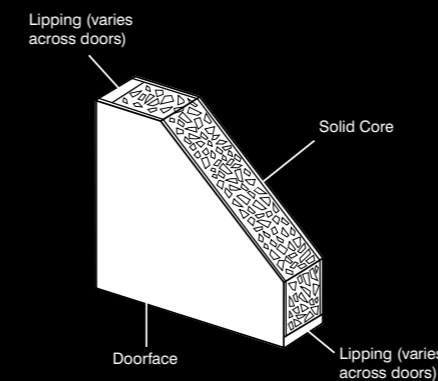

CORE TYPES

SOLID CORE