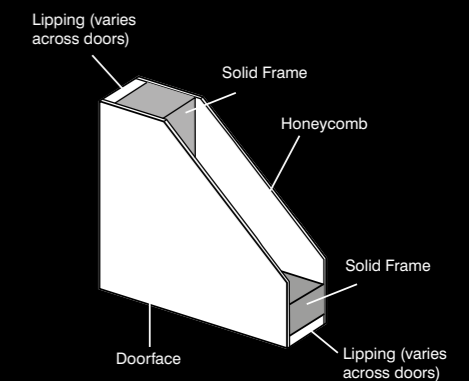

HOLLOW CORE