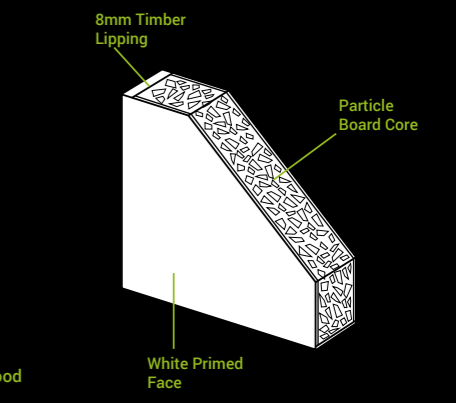

Size	Code
78" x 24"	PIN6P24
78" x 27"	PIN6P27
78" x 28"	PIN6P28
78" x 30"	PIN6P30
80" x 32"	PIN6P32
78" x 33"	PIN6P33

OAK PRE-FINISHED FLUSH FIRE DOOR

WHITE PRIMED FLUSH

WHITE PRIMED FLUSH FIRE DOOR

UNCOMPLICATED AND PRACTICAL, FLUSH DOORS ARE A SIMPLE, CLEAN AND CRISP BLANK CANVAS READY FOR YOU TO PERSONALISE AND ACCESSORISE