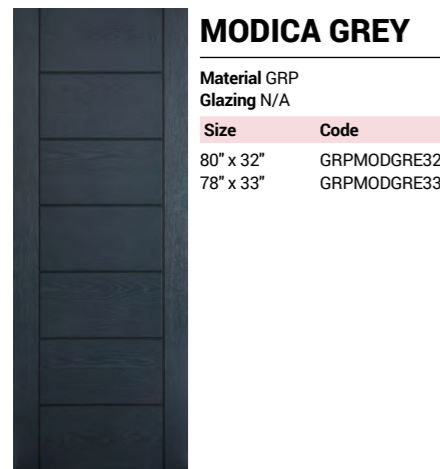

MODICA WHITE

Material GRP
Glazing N/A

Size	Code
80" x 32"	GRPMODWHI32
78" x 33"	GRPMODWHI33

NEWBURY WHITE GLAZED

Material GRP
Raised Moulding Both Sides
Glazing Frosted Double Glazed

Size	Code
80" x 32"	GRPNEWWHI32
78" x 33"	GRPNEWWHI33